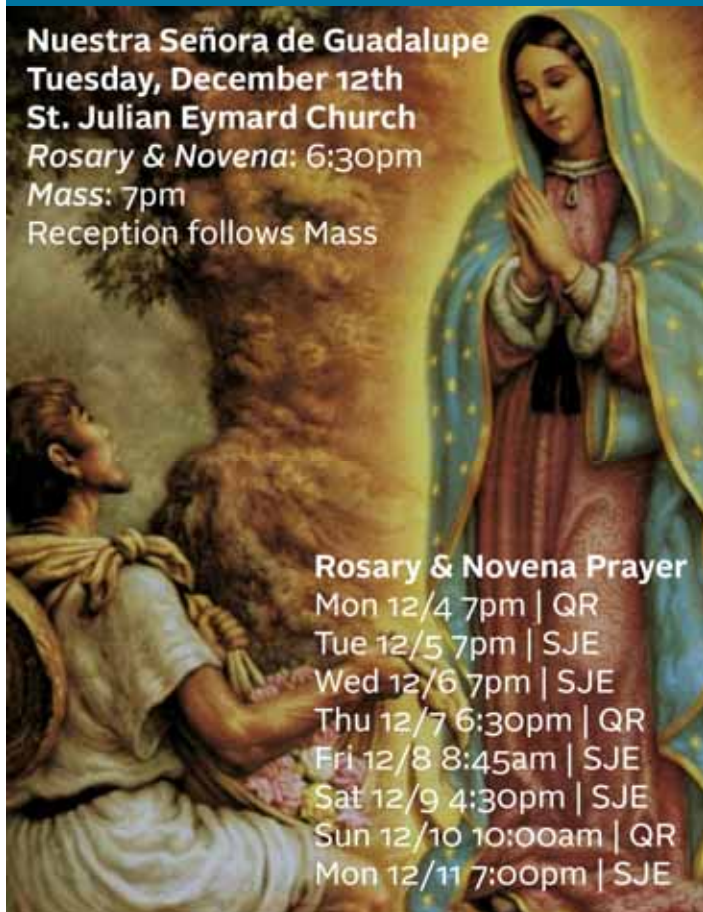

Nuestra Señora de Guadalupe
Tuesday, December 12th
St. Julian Eymard Church
Rosary & Novena: 6:30pm
Mass: 7pm
Reception follows Mass

Rosary & Novena Prayer
Mon 12/4 7pm | QR
Tue 12/5 7pm | SJE
Wed 12/6 7pm | SJE
Thu 12/7 6:30pm | QR
Fri 12/8 8:45am | SJE
Sat 12/9 4:30pm | SJE
Sun 12/10 10:00am | QR
Mon 12/11 7:00pm | SJE